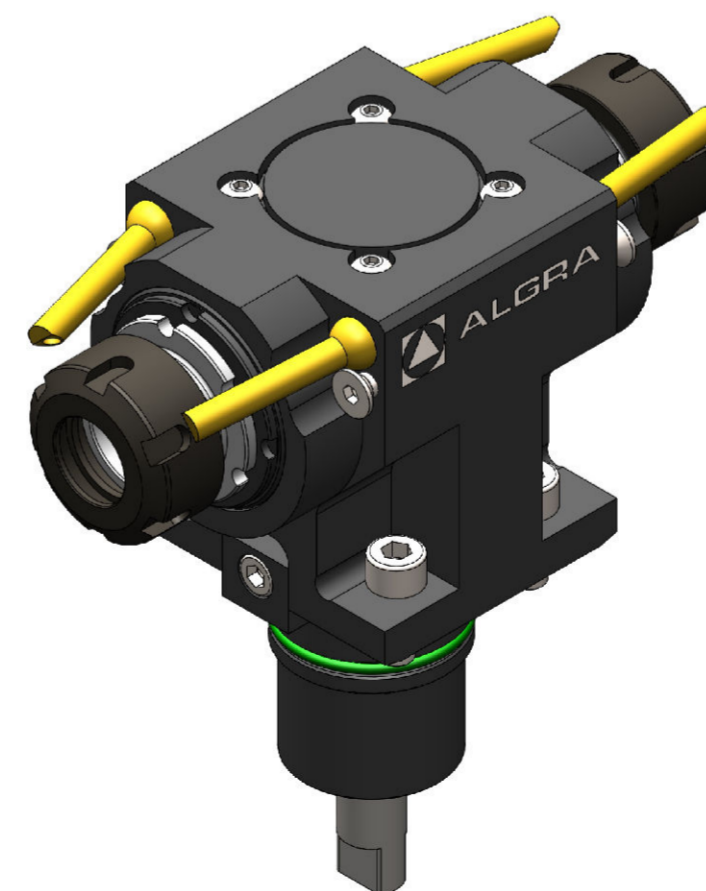

RMV202-18

RMM101-5