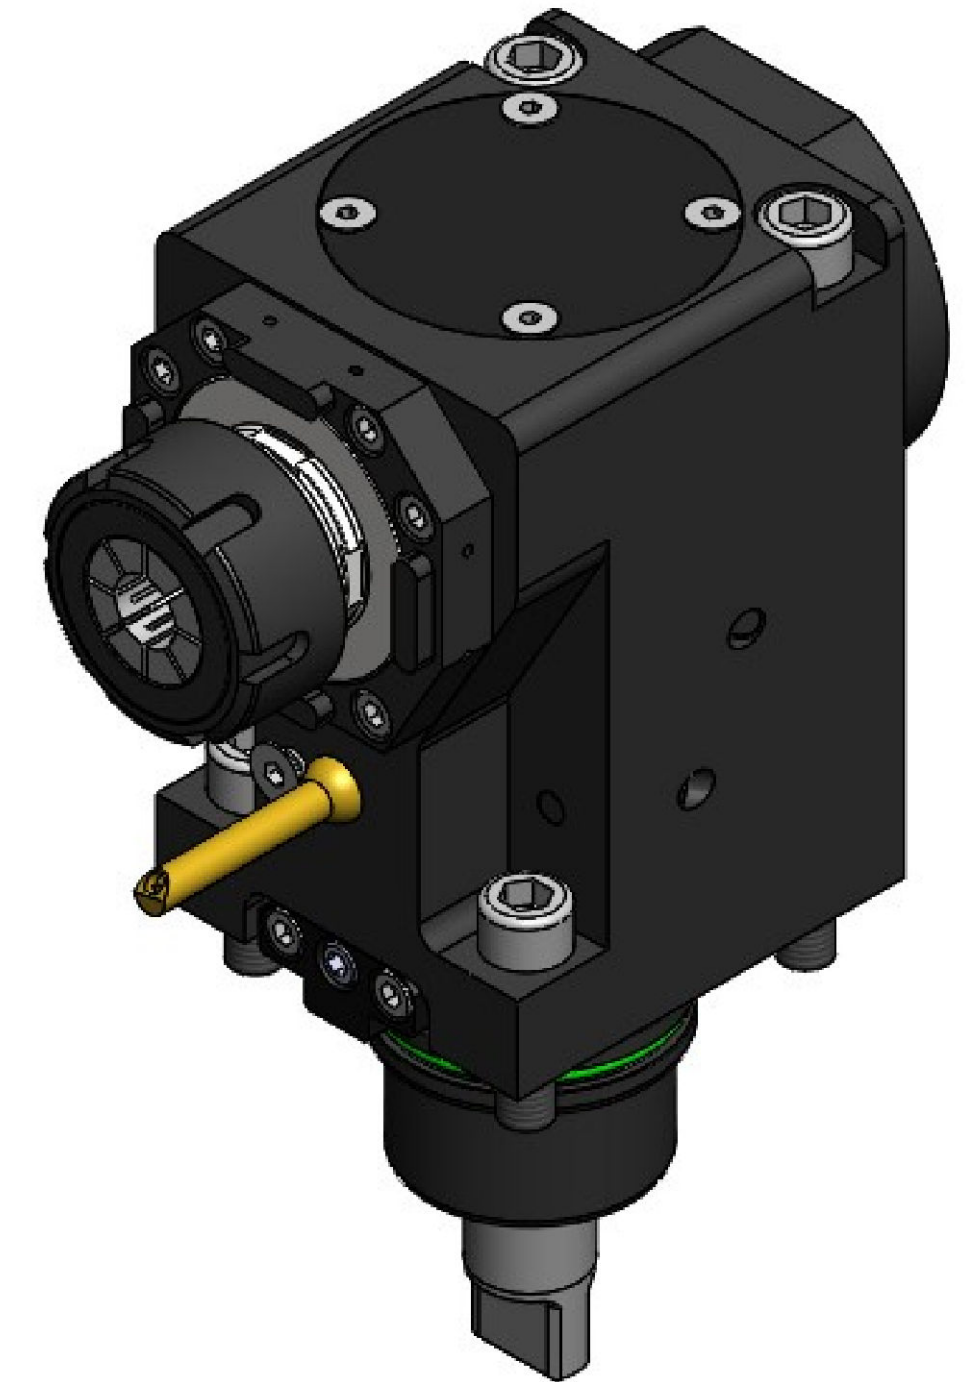

RE-28X57_35X57

Commercial Code:		RRPPS 32 531UB55	
Denomination:		Driven Tool 90° ER32 INT/EXT Coolant	Item Code: AMB503-A
Speed Max (out)	8.000 rpm	T2. Max	50 Nm
Ratio n1 : n2	+1 (1:1)	Filtration	30 µm
Pressure Max	80 bar	Output	DIN 6499 - ER32
Weight	8.57 Kg	Info: ALGRA S.p.A. Via Manzoni 41, I-24031 Almenno S.Salvatore (BG) Tel. +39 035642051 Fax +39 035640128 algra.accessori@algra.it	