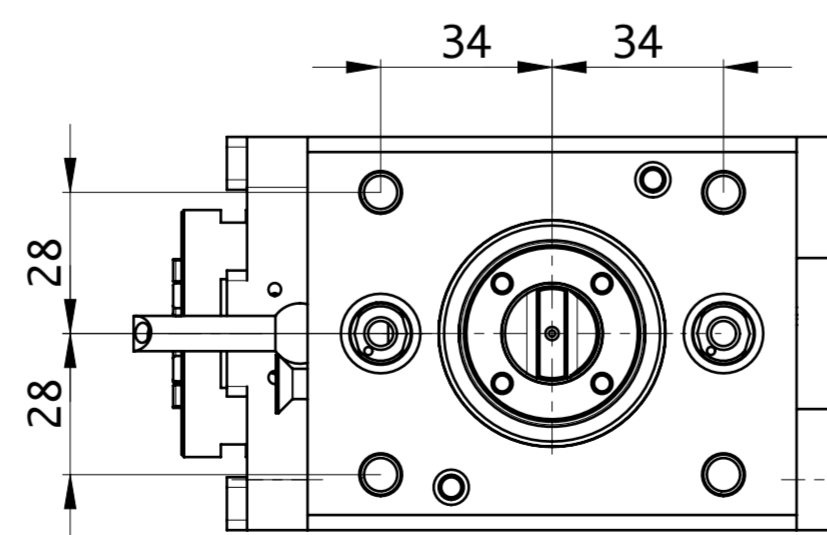

Commercial Code:		RRPPS 25 421UM45	
Denomination:		DRIVEN TOOL 90° ER25i EXTERNAL COOLANT	Item Code: AMM116
Speed Max (out)	6.000 rpm	T2. Max	Info: ALGRA S.p.A. Via Manzoni 41, I-24031 Almenno S.Salvatore (BG) Tel. +39 035642051 Fax +39 035640128 algra.accessori@algra.it
Ratio n1 : n2	-1 (1:1)	50 Nm	
Pressure Max	bar	Filtration µm	
Weight	8.163 Kg	Output DIN 6499 - ER25