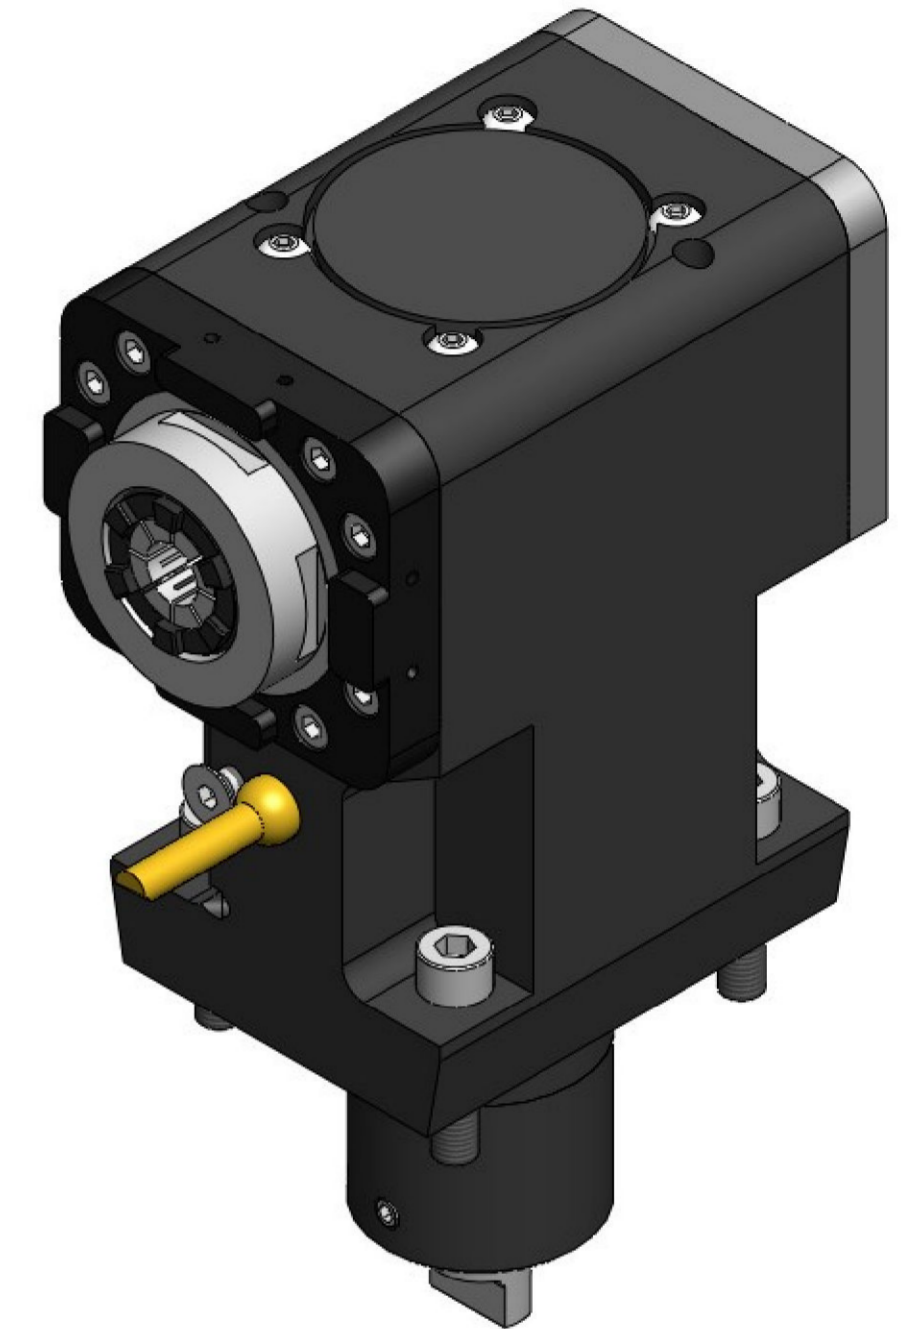

Commercial Code:		RRPPS 25 421UM45	
Denomination:		DRIVEN TOOL 90° ER25i EXTERNAL COOLANT	Item Code: AMM116
Speed Max (out)	6.000 rpm	T2. Max	Info: ALGRA S.p.A. Via Manzoni 41, I-24031 Almenno S.Salvatore (BG) Tel. +39 035642051 Fax +39 035640128 algra.accessori@algra.it
Ratio n1 : n2	-1 (1:1)	50 Nm	
Pressure Max	bar	Filtration µm	
Weight	8.163 Kg	Output DIN 6499 - ER25