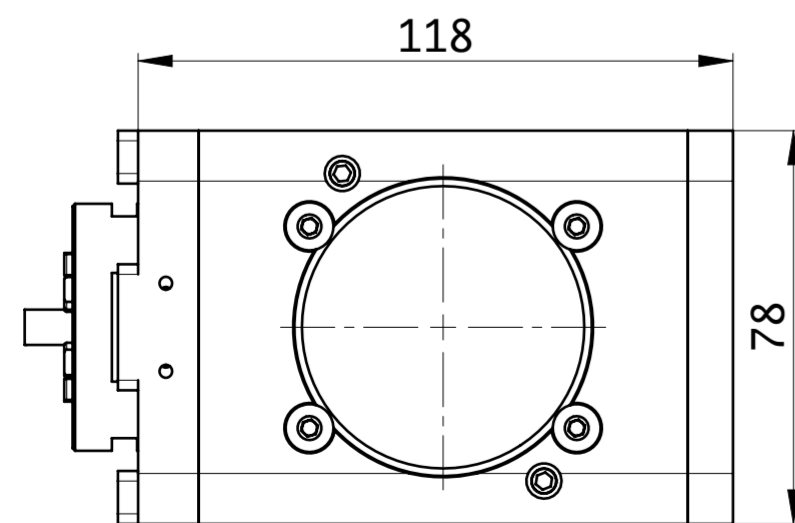

Commercial Code:		RRPPS 25 421UM45	
Denomination:		DRIVEN TOOL 90° ER25i EXTERNAL COOLANT	Item Code: AMM116
Speed Max (out)	6.000 rpm	T2. Max	Info: ALGRA S.p.A. Via Manzoni 41, I-24031 Almenno S.Salvatore (BG) Tel. +39 035642051 Fax +39 035640128 algra.accessori@algra.it
Ratio n1 : n2	-1 (1:1)	50 Nm	
Pressure Max	bar	Filtration µm	
Weight	8.163 Kg	Output DIN 6499 - ER25