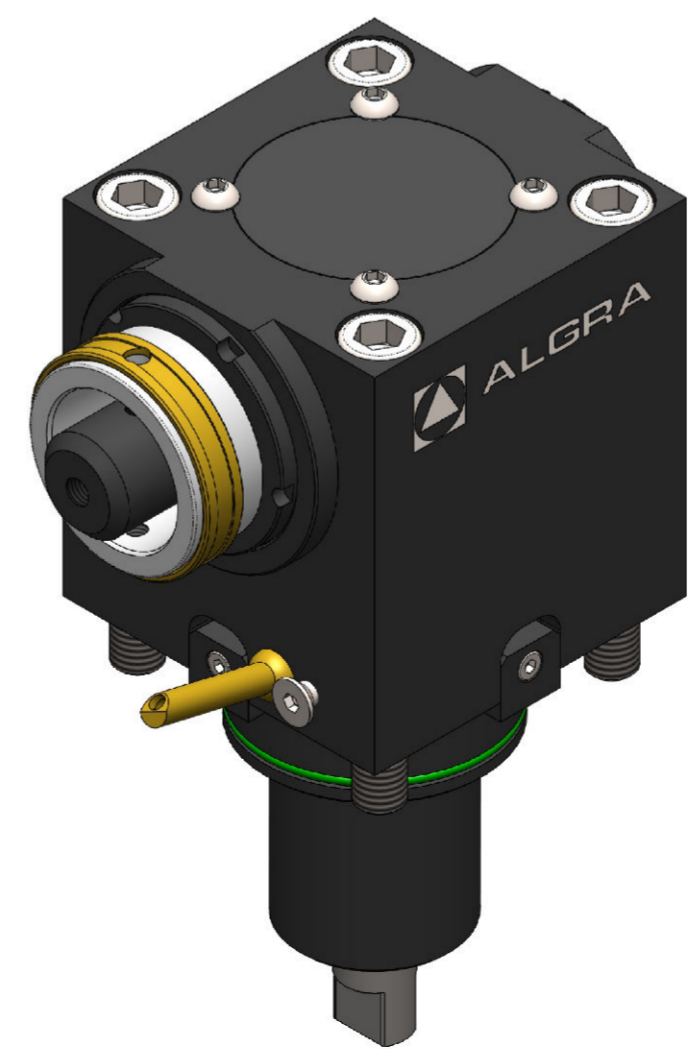

Commercial Code:				RRPHS 50 121UT65	
Denomination:			Driven tool 90° External coolant		Cad Code: AMT601K
Speed RPM Max	6.000	Max Power	10 kw		
Ratio n1 : n2	-1 (1 : 1)	T2. Max	70 Nm		
Pressure Max		Info: ALGRA S.p.A. Via Manzoni 41, I-24031 Almenno S.Salvatore (BG)			
Weight (Kg)	7.5	Output	DIN69893 - HSK50		
		Tel. +39 035642051 Fax +39 035640128 algra.accessori@algra.it