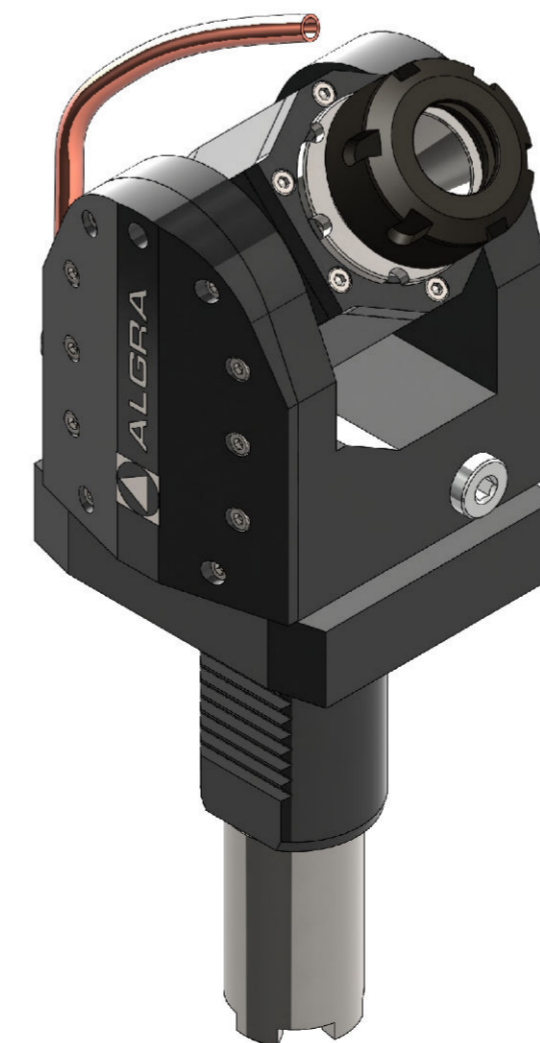

RMV202-18

RE25 QZ