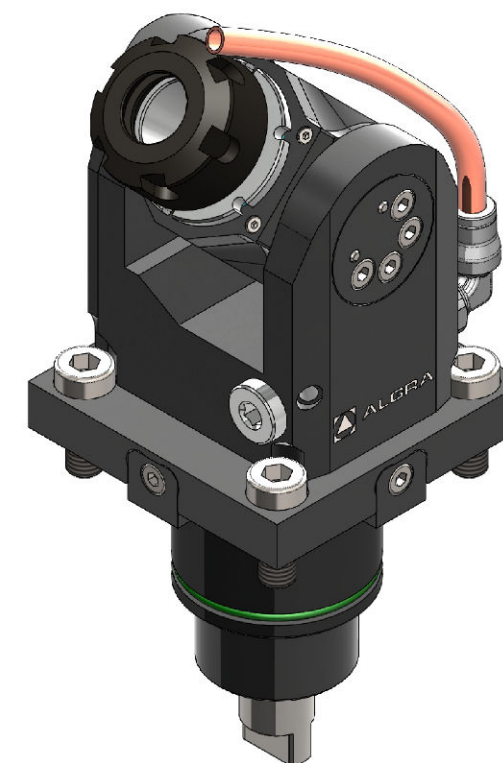

RMV322-18

RE20 QZ

Commercial Code:

ROPPS 20 131UT45

Denomination:

**Driven tool ±90°
Internal/External coolant**

Cad Code:

AMT404-A

Speed RPM Max

8.000

Max Power

3 kw

Ratio n1 : n2

1 (1 : 1)

T2. Max

15 Nm

Pressure Max

80 bar

Filtration 30µm

Weight (Kg)

2.7

Output

DIN6499 - ER20

Info: