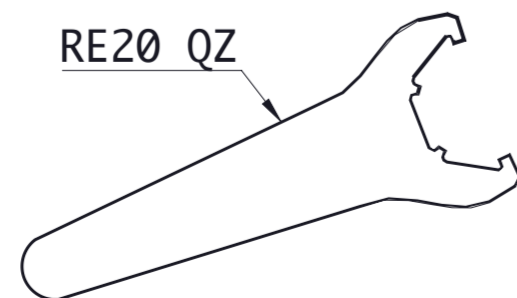

RMV322-18

RE20 QZ

Commercial Code:

ROPPS 20 121UT45

Denomination:

**Driven tool ±90°
External coolant**

Cad Code:

AMT404