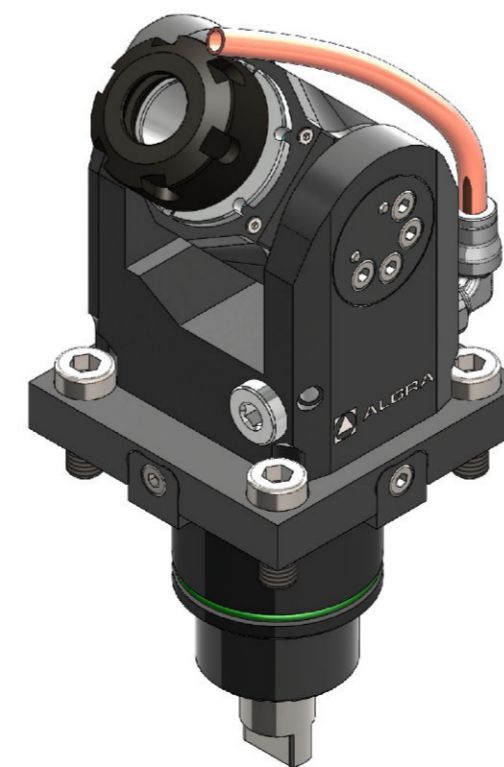

RMV322-18

RE20 QZ

Commercial Code:

ROPPS 20 121UT45

Denomination:

**Driven tool ±90°
External coolant**

Cad Code:

AMT404

Speed RPM Max

8.000

Max Power

3 kw

Ratio n1 : n2

1 (1 : 1)

T2. Max

15 Nm

Pressure Max

Weight (Kg)

2.7

Output

DIN6499 - ER20

Info:

ALGRA S.p.A.

Via Manzoni 41, I-24031
Almenno S.Salvatore (BG)