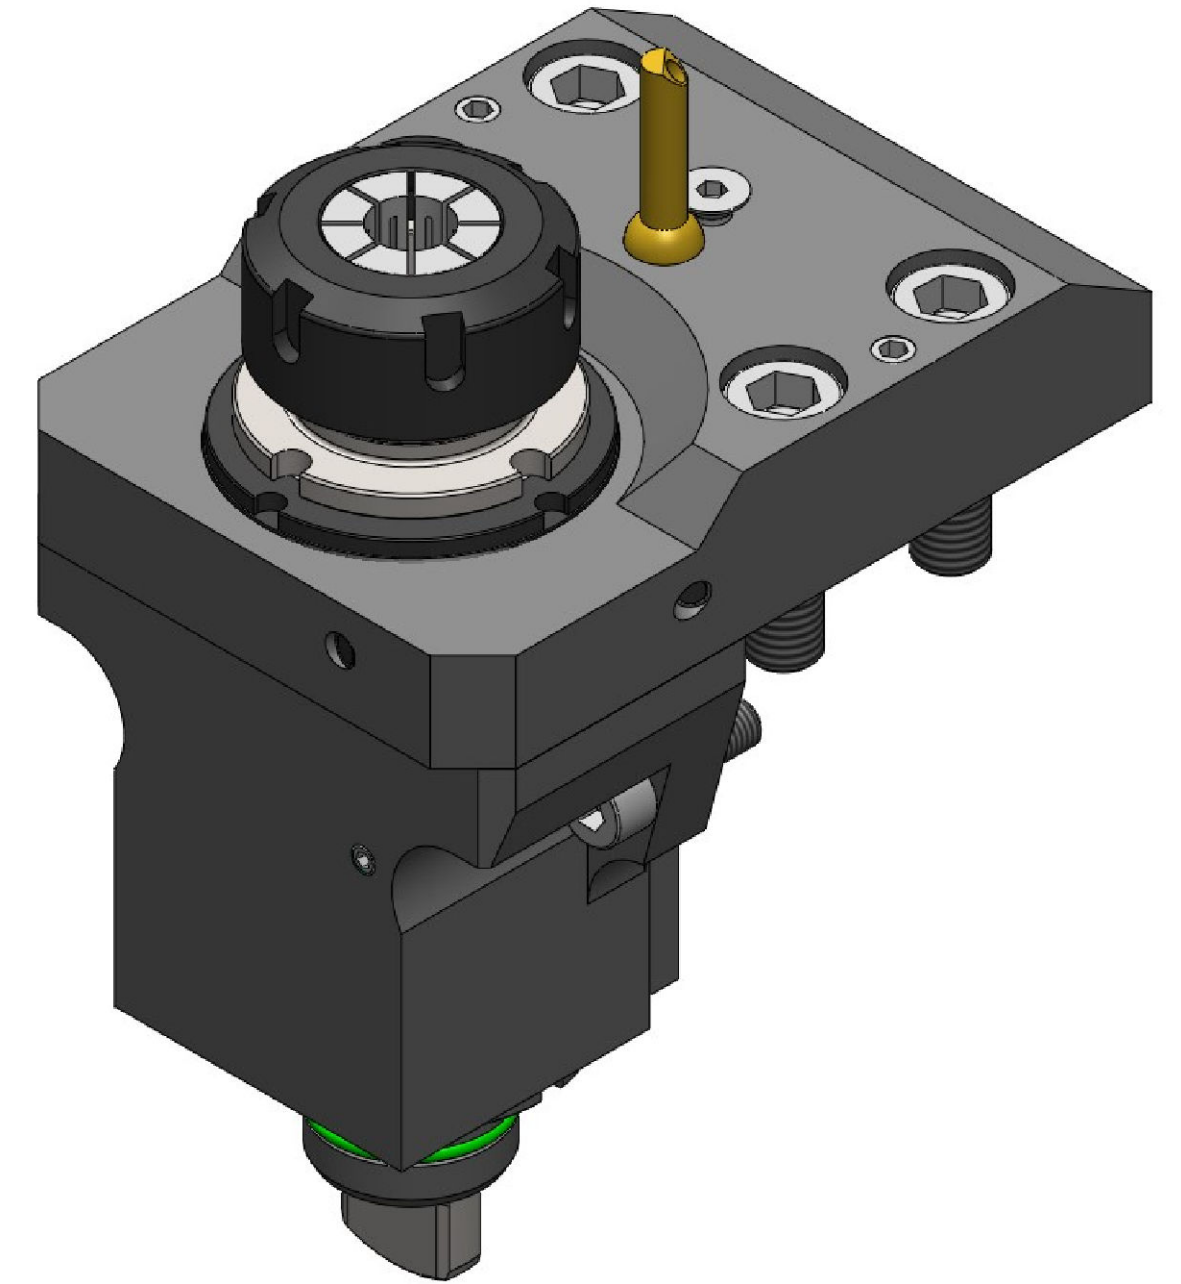

Commercial Code:

RAPPS 32 131UMS

Denomination:

Driven tool-Axial 0°

Item Code:

AMS203-A

Speed Max (out)

6000rpm

Coolant

EC / IC

Weight

5.306Kg

Ratio (+/-) n1 : n2

+1=(1:1)

T2. Max

70 Nm

Info:

ALGRA S.p.A.
Via Manzoni 41, I-24031
Almenno S.Salvatore (BG)
Tel. +39 035642051
Fax +39 035640128
algra.accessori@algra.it

Pressure Max

70 bar

Filtration

30 µm

InPut

MS (TL20)

Output

ER 32