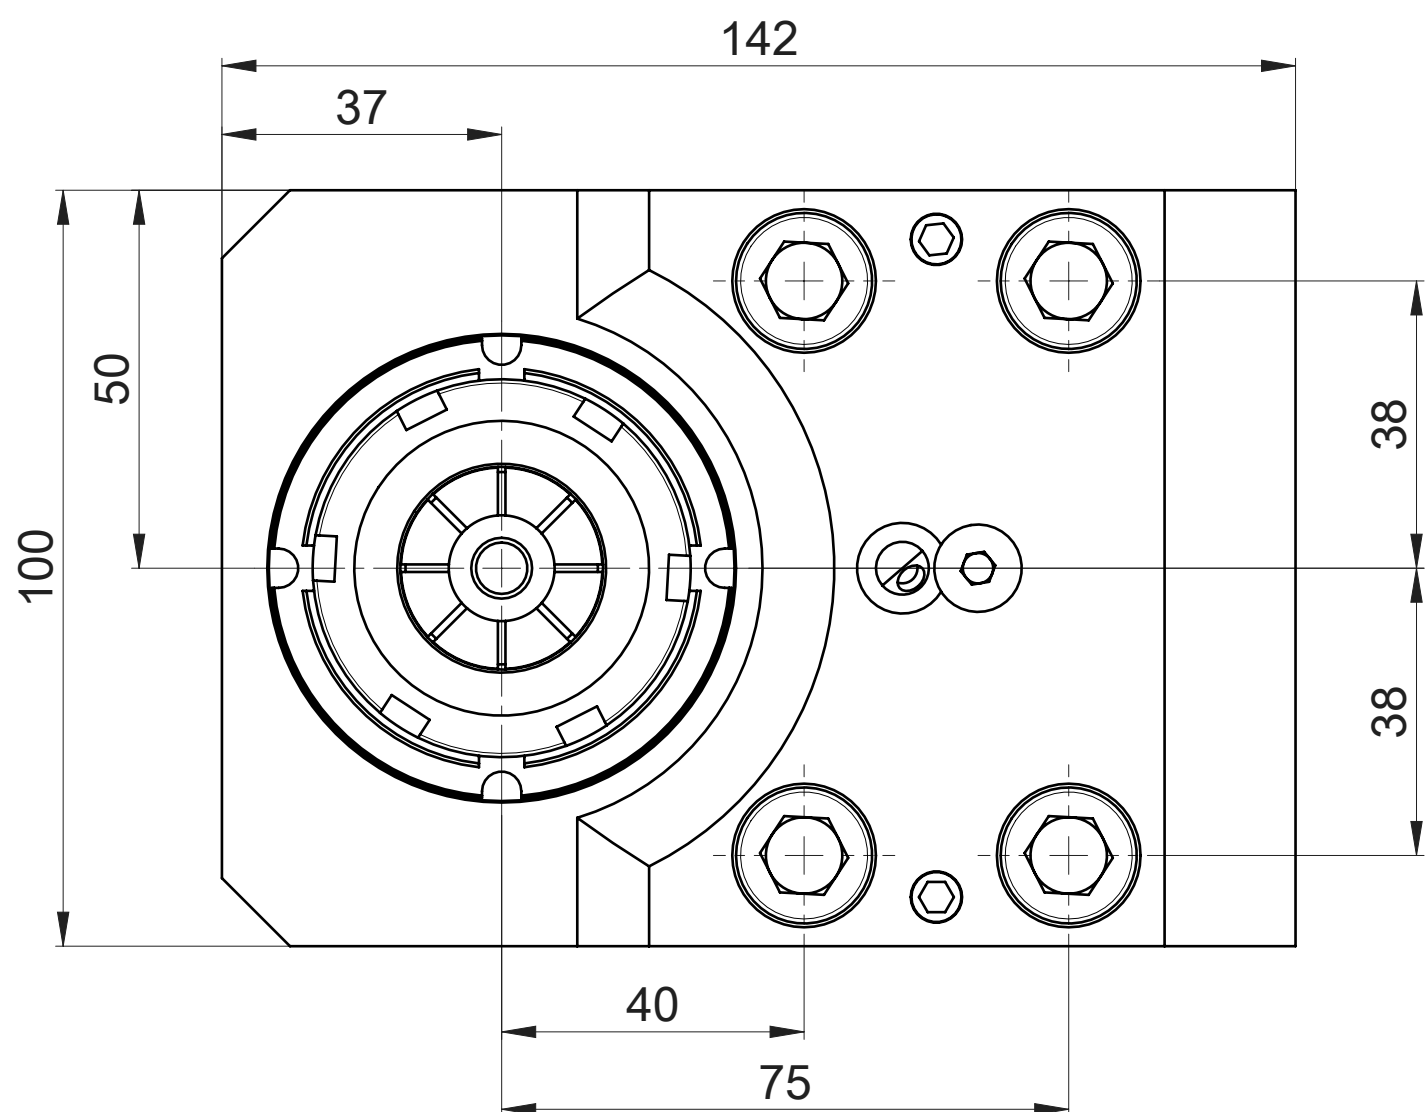

Commercial Code:

RAPPS 32 131UMS

Denomination:

Driven tool-Axial 0°

Item Code:

AMS203-A

Speed Max (out)

6000rpm

Coolant

EC / IC

Weight

5.306Kg

Ratio (+/-) n1 : n2

+1=(1:1)

T2. Max

70 Nm

Info:

ALGRA S.p.A.
Via Manzoni 41, I-24031
Almenno S.Salvatore (BG)
Tel. +39 035642051
Fax +39 035640128
algra.accessori@algra.it

Pressure Max

70 bar

Filtration

30 µm

InPut

MS (TL20)

Output

ER 32