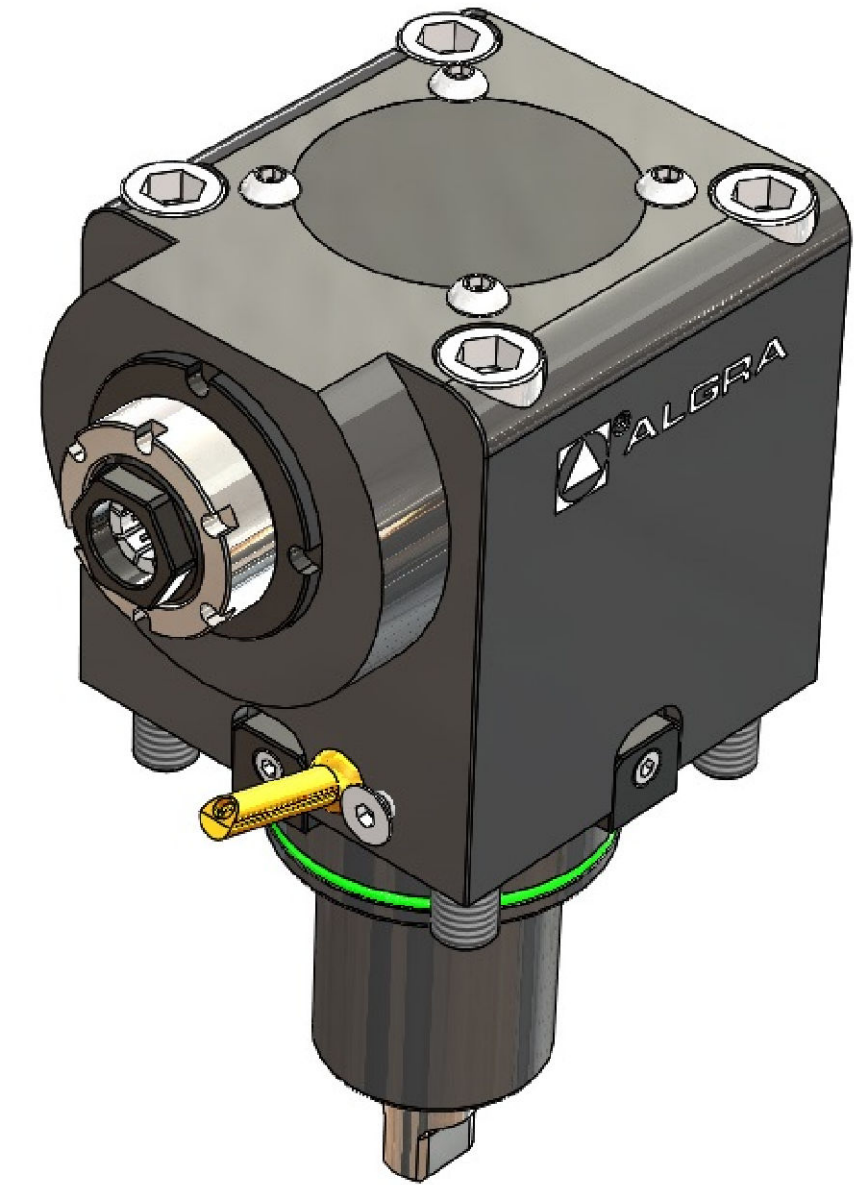

ymt TECHNOLOGIES www.ymttooling.co.uk
 01935 428375
 tooling@ymttd.co.uk

Commercial Code:		RRPPS 20 1222UT65		Item Code:		AMT621	
Denomination:				Driven Tool 90° 1:2 external coolant			
Speed Max (out)	12000 rpm	Max Power	6 Kw	Info: ALGRA S.p.A. Via Manzoni 41, I-24031 Almenno S.Salvatore (BG) Tel. +39 035642051 Fax +39 035640128 algra.accessori@algra.it			
Ratio n1 : n2	1:2	T2. Max	12 Nm				
Pressure Max		Filtration					
Weight	Kg	Output	DIN6499 - ER20				