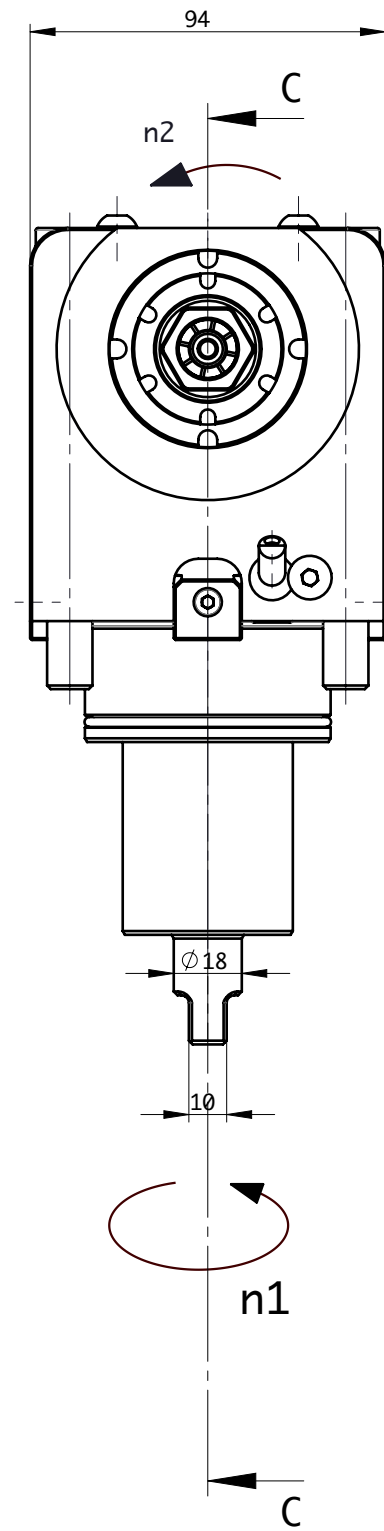

ymt TECHNOLOGIES www.ymttooling.co.uk
 01935 428375
 tooling@ymttd.co.uk

Commercial Code:		RRPPS 20 1222UT65		Item Code:		AMT621	
Denomination:				Driven Tool 90° 1:2 external coolant			
Speed Max (out)	12000 rpm	Max Power	6 Kw	Info: ALGRA S.p.A. Via Manzoni 41, I-24031 Almenno S.Salvatore (BG) Tel. +39 035642051 Fax +39 035640128 algra.accessori@algra.it			
Ratio n1 : n2	1:2	T2. Max	12 Nm				
Pressure Max		Filtration					
Weight	Kg	Output	DIN6499 - ER20				