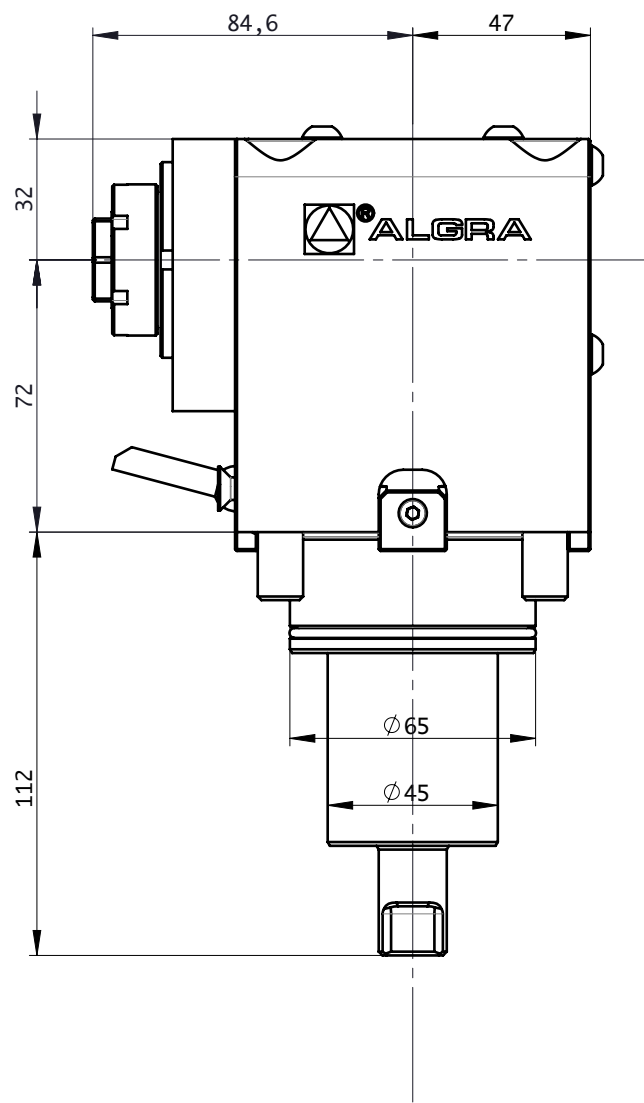

ymt TECHNOLOGIES www.ymttooling.co.uk
 01935 428375
 tooling@ymttd.co.uk

Commercial Code:		RRPPS 20 1222UT65		Item Code:		AMT621	
Denomination:				Driven Tool 90° 1:2 external coolant			
Speed Max (out)	12000 rpm	Max Power	6 Kw	Info: ALGRA S.p.A. Via Manzoni 41, I-24031 Almenno S.Salvatore (BG) Tel. +39 035642051 Fax +39 035640128 algra.accessori@algra.it			
Ratio n1 : n2	1:2	T2. Max	12 Nm				
Pressure Max		Filtration					
Weight	Kg	Output	DIN6499 - ER20				