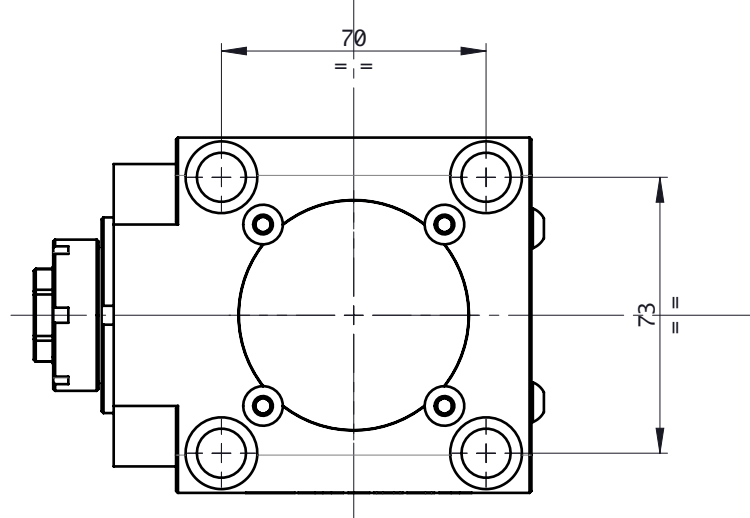

ymt TECHNOLOGIES www.ymttooling.co.uk
 01935 428375
 tooling@ymttd.co.uk

Commercial Code:		RRPPS 20 1222UT65		Item Code:		AMT621	
Denomination:				Driven Tool 90° 1:2 external coolant			
Speed Max (out)	12000 rpm	Max Power	6 Kw	Info: ALGRA S.p.A. Via Manzoni 41, I-24031 Almenno S.Salvatore (BG) Tel. +39 035642051 Fax +39 035640128 algra.accessori@algra.it			
Ratio n1 : n2	1:2	T2. Max	12 Nm				
Pressure Max		Filtration					
Weight	Kg	Output	DIN6499 - ER20				