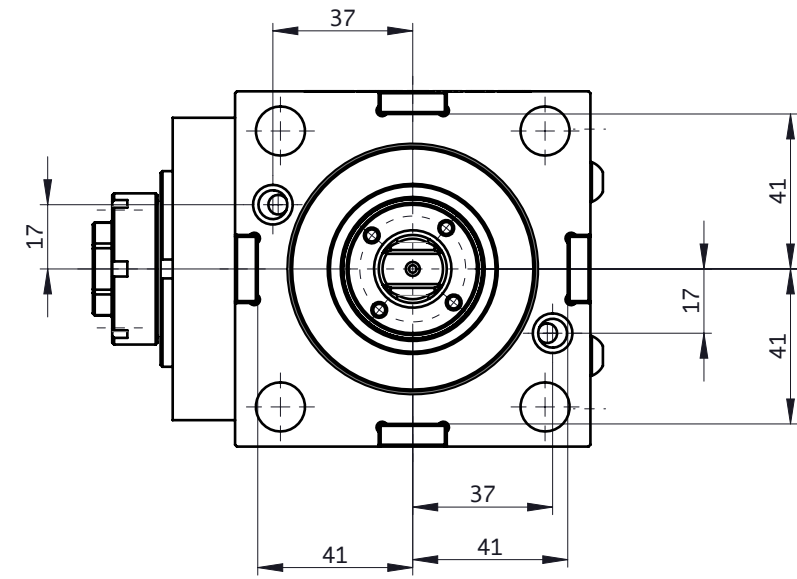

ymt TECHNOLOGIES www.ymttooling.co.uk
 01935 428375
 tooling@ymttd.co.uk

Commercial Code:		RRPPS 20 1222UT65		Item Code:		AMT621	
Denomination:				Driven Tool 90° 1:2 external coolant			
Speed Max (out)	12000 rpm	Max Power	6 Kw	Info: ALGRA S.p.A. Via Manzoni 41, I-24031 Almenno S.Salvatore (BG) Tel. +39 035642051 Fax +39 035640128 algra.accessori@algra.it			
Ratio n1 : n2	1:2	T2. Max	12 Nm				
Pressure Max		Filtration					
Weight	Kg	Output	DIN6499 - ER20				