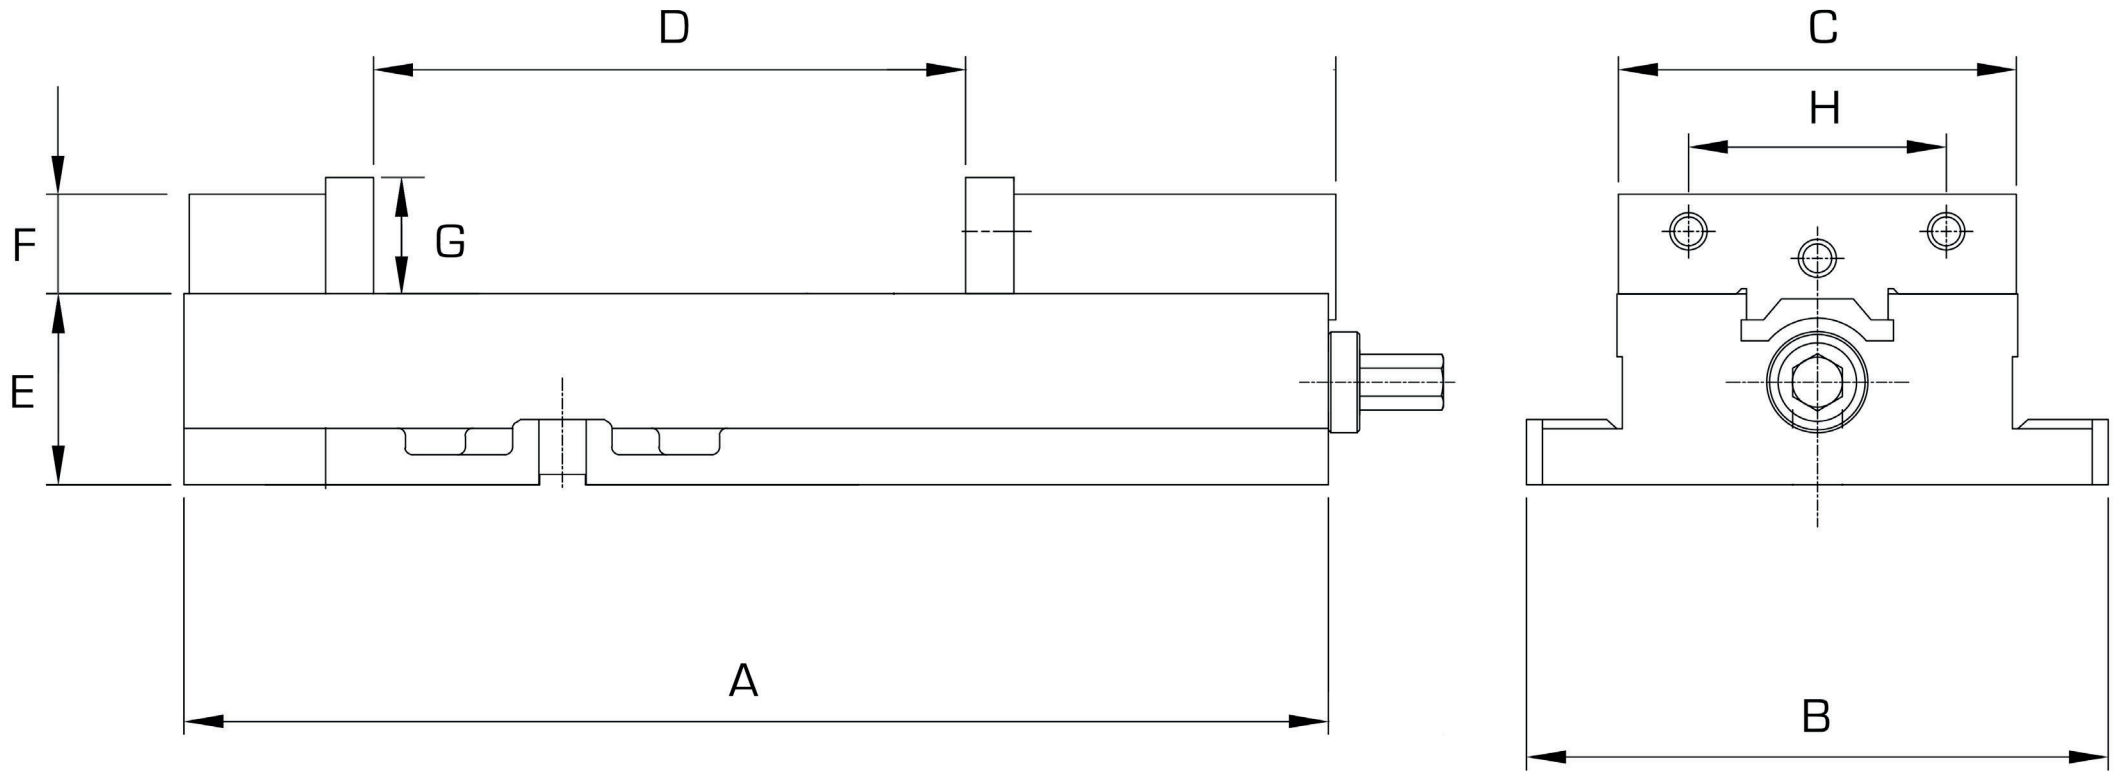

Tuscan SSV Series Single Station Vice Specification

Part No	A (mm)	B (mm)	C (mm)	D (mm)	E (mm)	F (mm)	G (mm)	H (mm)	I (mm)	Weight (Kg)
SSV-100	321	160	106	153	57.15	28.5	35	63.5	42	14
SSV-150	437	222	151	226	73.025	38	44.5	98.4	54W	36
SSV-200	555	295	206	265	84.074	50	56	120	65	68