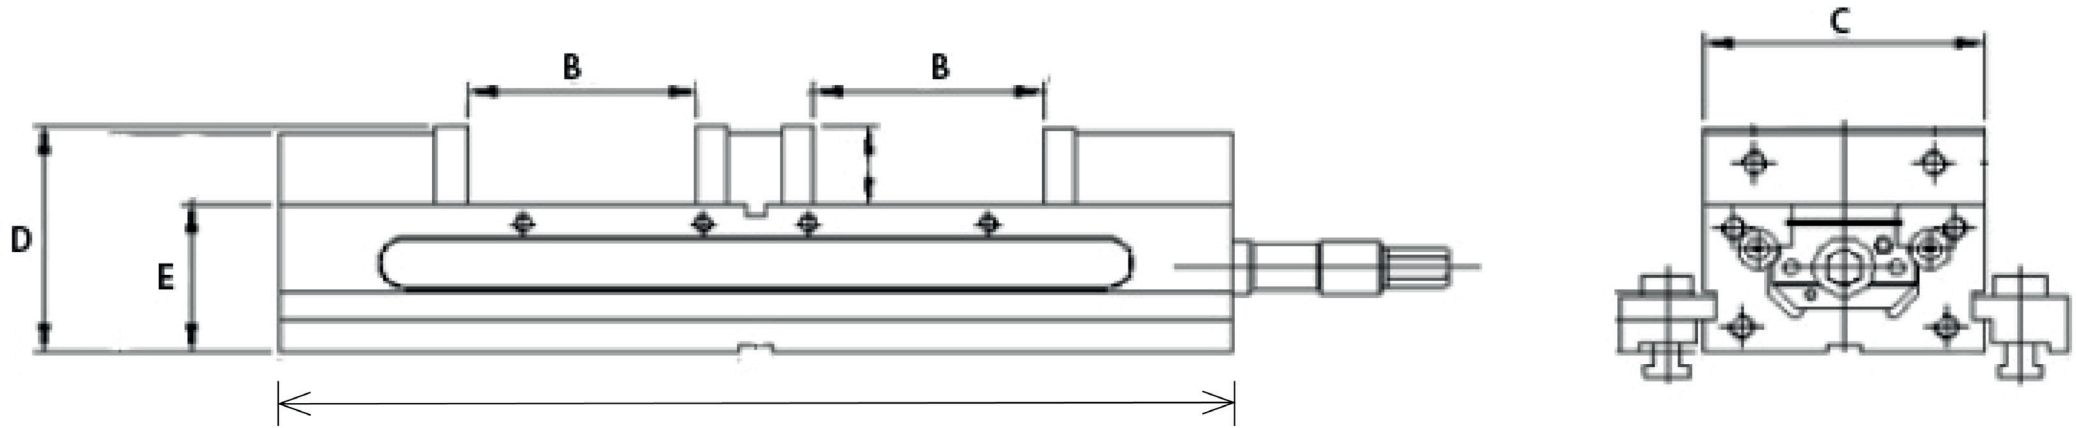

Tuscan DSV Series Double Station Vice Specification

Part No	A (mm)	B (mm)	C (mm)	D (mm)	E (mm)	F (mm)	Jaw Height (mm)	Weight (Kg)
DSV-100	405	90	103	101.5	63.5	459	38	20
DSV-150	520	125	152	126	82.55	536	44.5	47